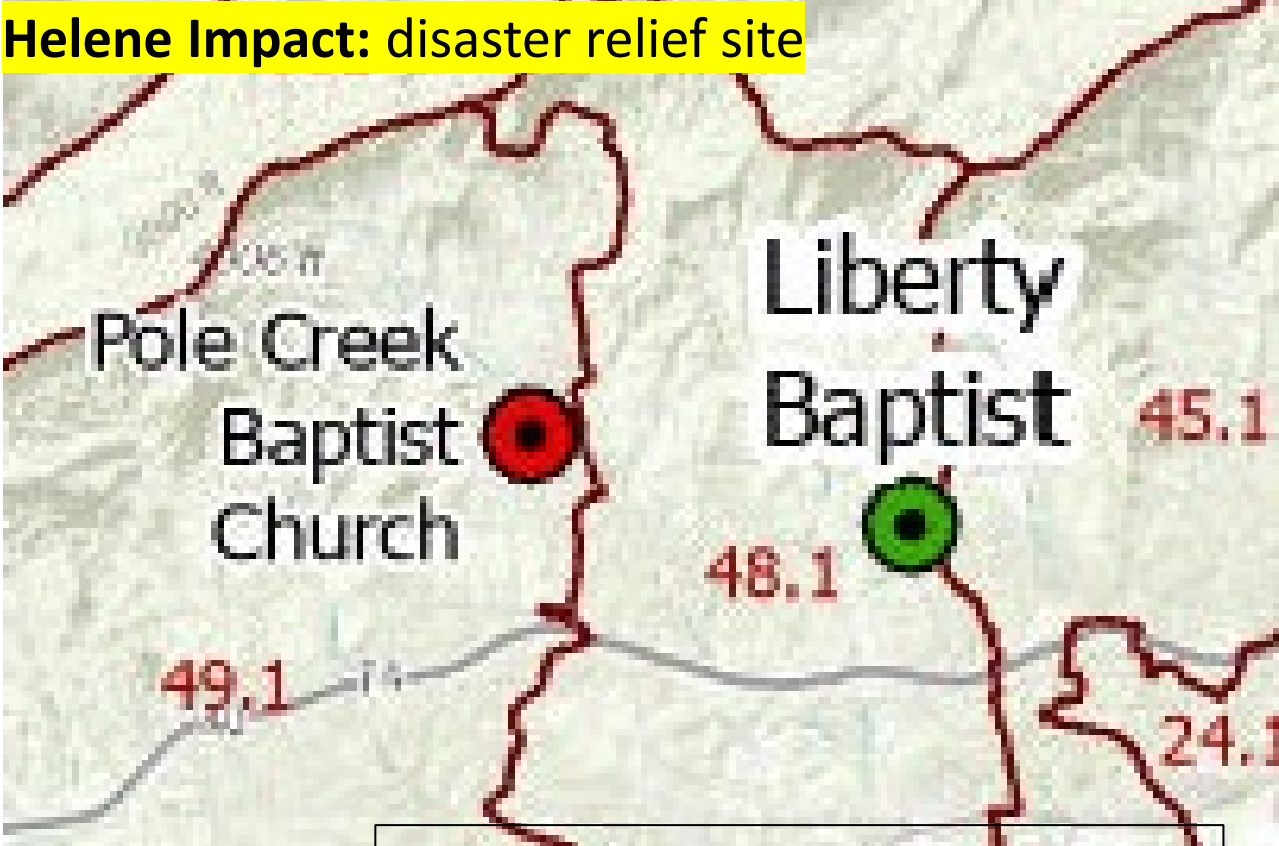

PRECINCT 49.1

Out-Of-Precinct Move

Previous Location

Pole Creek Baptist Church
90 Snow Hill Church Road
Candler 28715

2.2 Miles (4 Minutes)

New Location

Liberty Baptist Church
875 Monte Vista Road
Candler 28715

Precinct Voting Population: 4,495