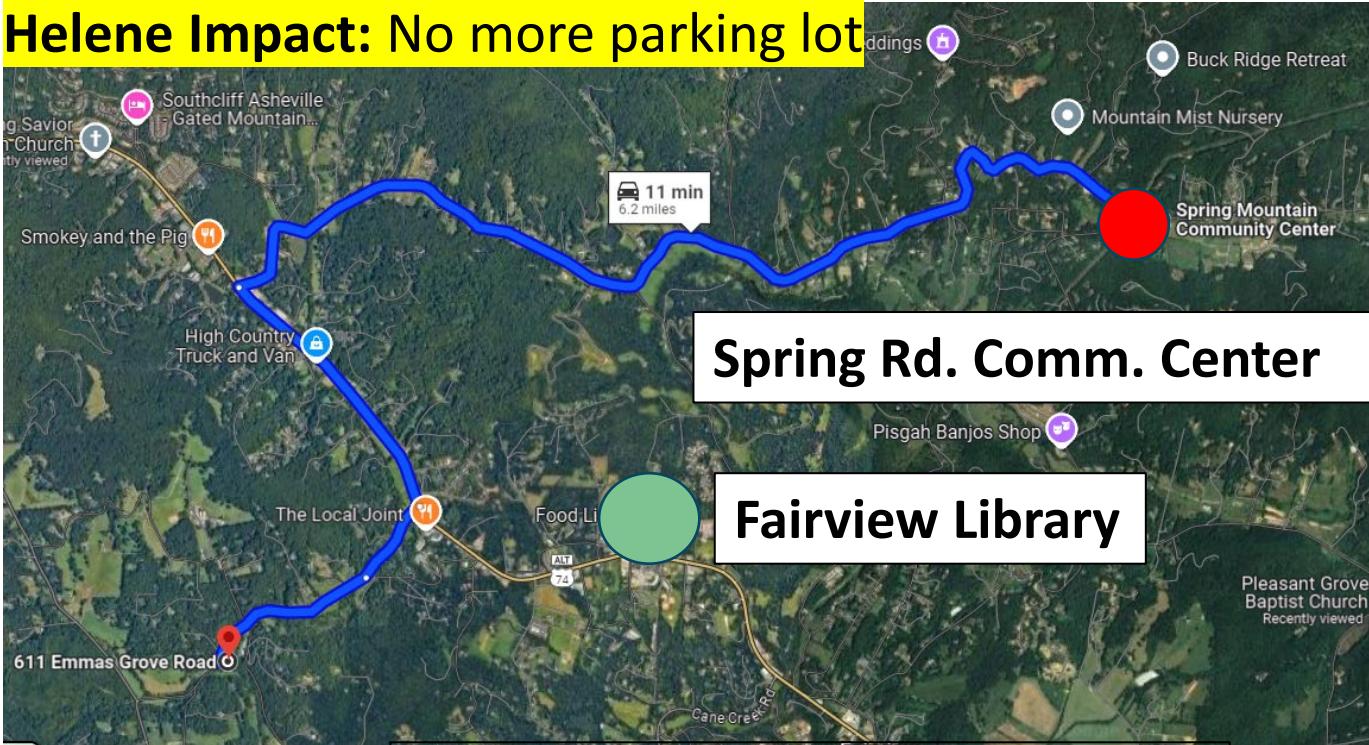

PRECINCT 39.2

Out-Of-Precinct Move (38.3)

Previous Location

Spring Mountain Comm. Center
807 Old Fort Road
Fairview 28730

6.2 Miles (11Minutes)

New Location

Fairview Library – 1 Taylor Rd.
Fairview 28730

Helene Impact: No more parking lot

Precinct Voting Population: 1,726