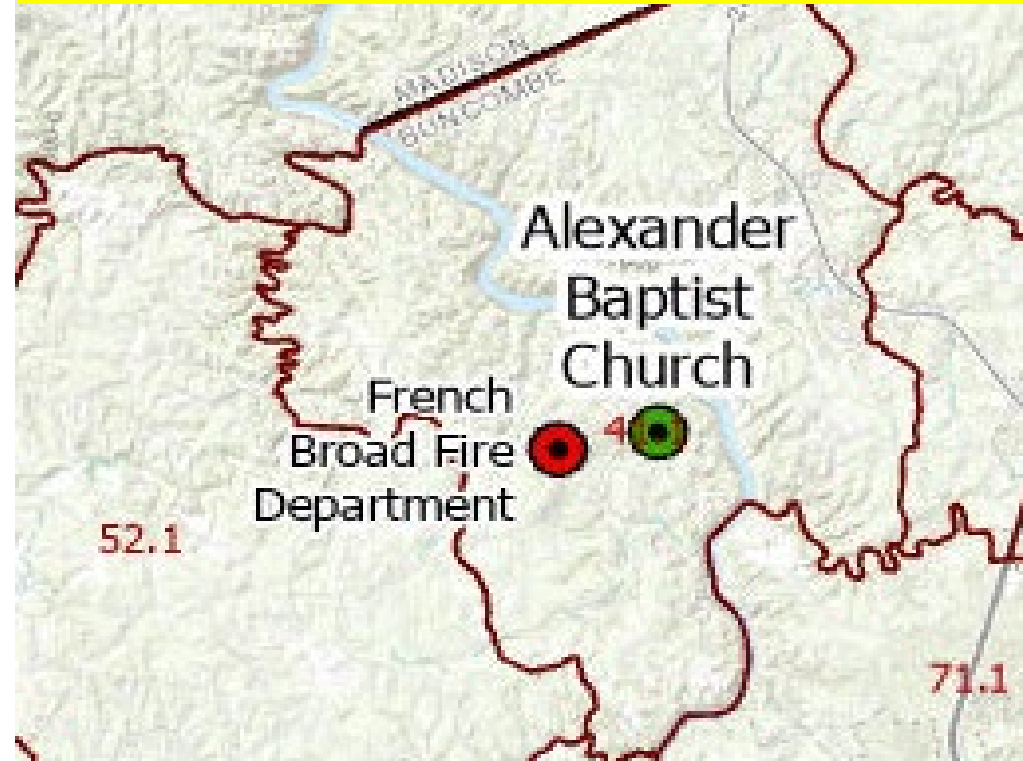

PRECINCT 41.1

In-Precinct Move

Previous Location

French Broad Fire Department
572 Fletcher Martin Rd.
Alexander 28701

1 Mile (3 Minutes)

New Location

Alexander Baptist Church
1 Curtis Parker Road
Alexander 28701

Helene Impact: used for emergency services

Precinct Voting Population: 3,476