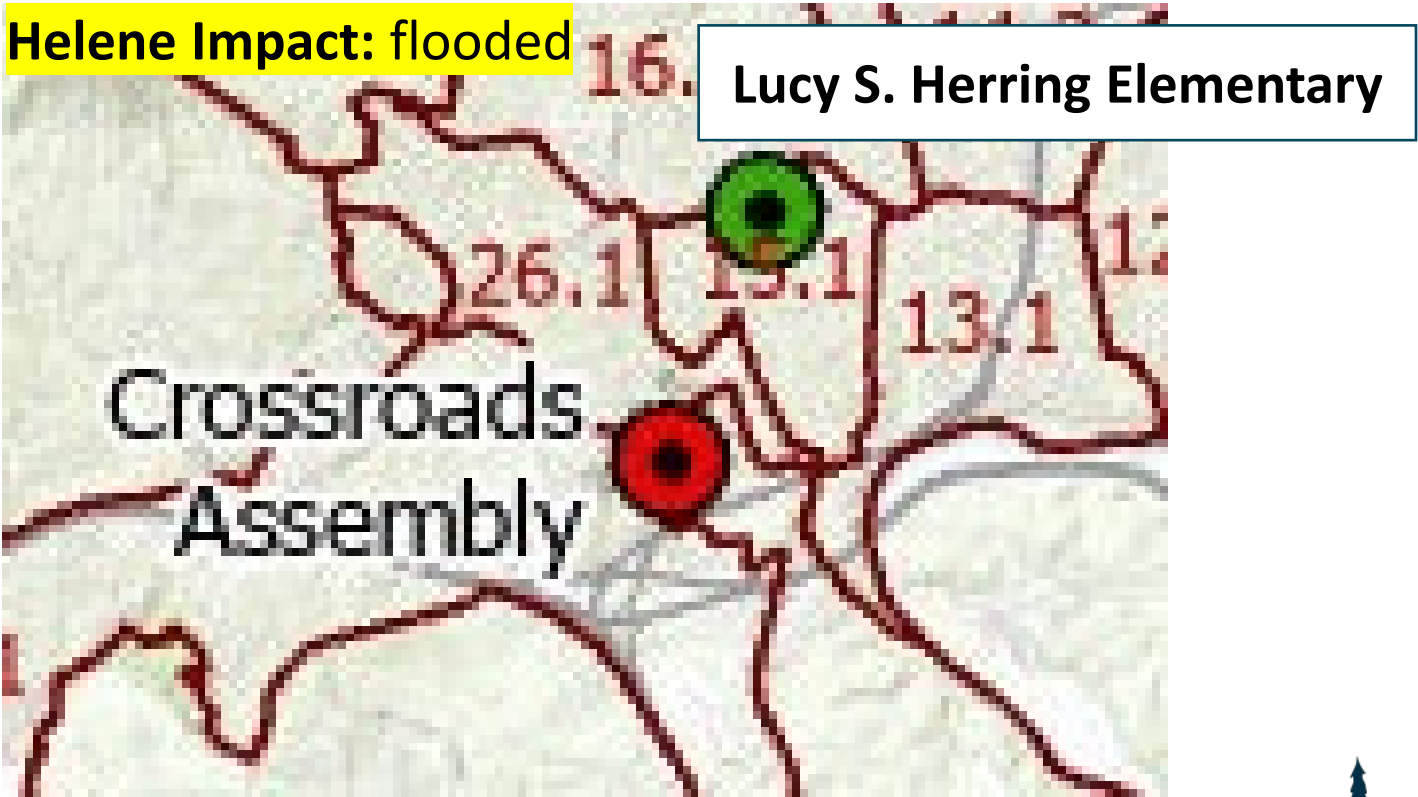

Precinct Voting Population: 1,966

PRECINCT 20.1

Board Approved

Current Location

St. Luke's Episcopal Church
219 Chunns Cove Road
Asheville 28805

2 Miles (7 Minutes)

Location approved under assumption that powerline is being repaired currently.

Helene Impact: down powerline blocking entrance

Precinct Voting Population: 1,195

PRECINCT 24.1

Out-Of-Precinct Move (15.1)

Previous Locations

Crossroads Assembly
20 South Bear Creek Rd.
Asheville 28806

2.9 Miles (9 Minutes)

New Location

Lucy S. Herring Elementary
98 Sulphur Springs Road
Asheville 28806

Precinct Voting Population: 2,709

PRECINCT 27.2

Out-Of-Precinct Move (5.1)

Previous Locations

Beaverdam Fire Department
450 Beaverdam Road
Asheville 28804