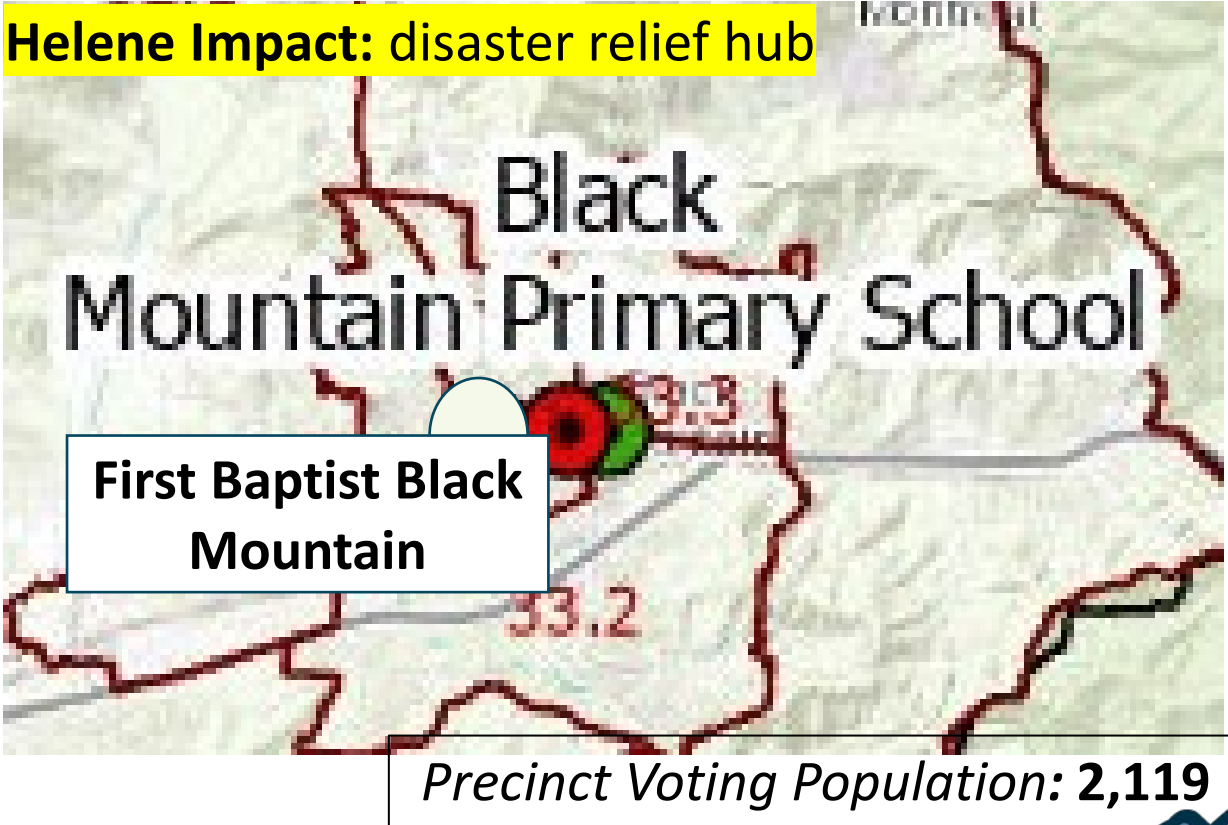

PRECINCT 36.1

Out-Of-Precinct Move (33.2)

Previous Locations

First Baptist Church – Black Mtn.
130 Montreat Rd
Black Mountain 28711

.3 Miles (2 Minutes)

New Location

Black Mountain Primary
301 State Street
Black Mountain 28711